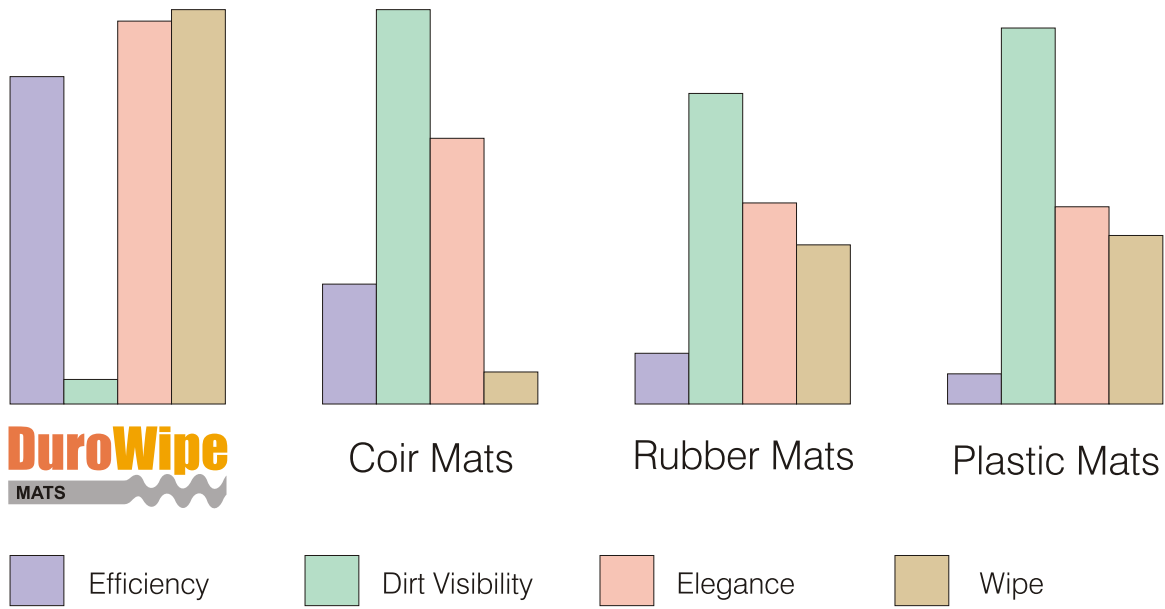

Advantages of DuroWipe:

- Raised undulated structure for positive removal of dirt and water
- Locks in dirt and wipes out water, making it invisible to the naked eyes
- Provides an easy passage for human

TWINBLADE OPERATION

This revolutionary twin blade technology wipes moisture/water off footwear/feet and sucks dirt in one single wipe.

Code	Size (inch)	Size (cms)	Colours
DW1			
DW2			
DW3			

Also available in rolls for special sizes.